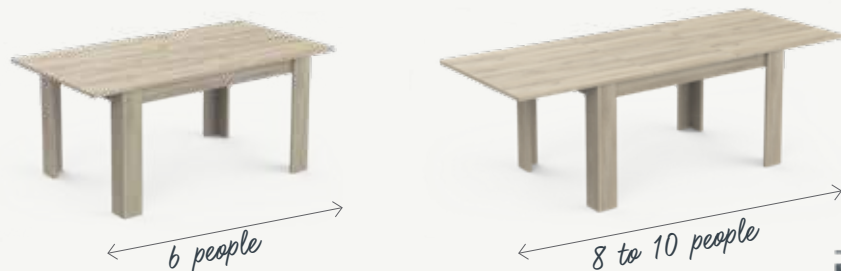

COTTAGE

Kronberg Oak & Textured white

Coordinate with the Sagua chairs (Ref. 223849)

TABLE 170/230X90 + EXTENSION 'COTTAGE'

53 71 224316

1 700x900x770 mm
55 kg (23 kg + 32 kg)

+ PRODUCT

- Extendable table that can easily seat 8 to 10 guests without being inconvenienced by the legs
- 100% melamine, water resistant
- Strong and sturdy: 22MM thick panels
- Excellent stability thanks to its square legs

See the full details for this product at www.demeyeregroup.com

Central extension, stored under the table top